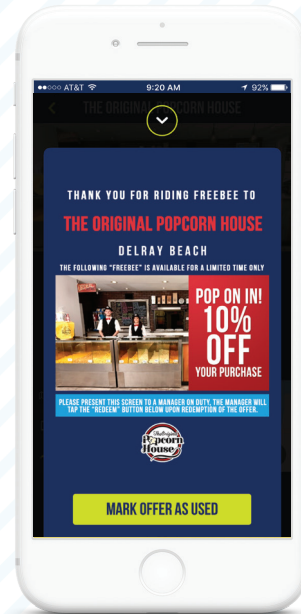

HOW IT WORKS

1

REQUEST A RIDE

Tap the “Request a Pickup” button on the home screen of the Ride Freebee app

2

SET YOUR PICKUP LOCATION

Drop your pin where you would like to be picked up

Please note: Your ride must begin or end within the inner DOWNTOWN CORE area

3

BROWSE OUR “PLACES TO BEE”

Search your destination by category and find the perfect spot with an awesome deal!

4

SELECT YOUR DESTINATION

Lock in your selection and let us know where you'd like to go!

5

ENJOY THE RIDE

Snap some photos of your experience and share them to “The Hive”

6

REDEEM YOUR FREEBEE DEAL

Once you've reached your destination, present your app deal to the manager on duty. “Mark Offer As Used” to redeem!