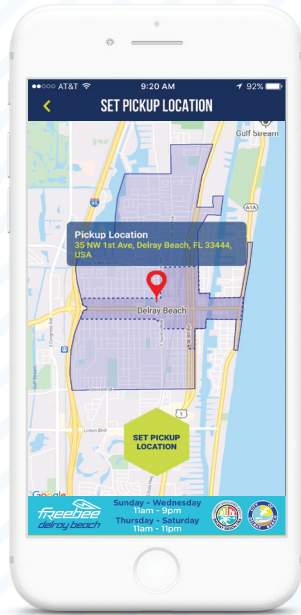

SERVICE AREA

PICK-UP / DROP-OFF WITHIN THE IDENTIFIED **SERVICE AREA BOUNDARY** TO/FROM **DOWNTOWN CORE AREA**.

*Ride **MUST** begin or end within the **DOWNTOWN CORE** area

TERRITORY KEY:

- SERVICE AREA BOUNDARY
- DOWNTOWN CORE AREA

POINTS OF INTEREST:

1. Pineapple Grove
2. Cornell Art Museum, Green Market, Old School Square
3. Delray Beach Stadium & Tennis Center
4. Cason Cottage Museum, Delray Beach Historical Society
5. Spady Museum, Career Cottage
6. Veteran's Park
7. Arts Warehouse
8. Arts Garage, Greater Delray Beach Chamber of Commerce
9. Delray Beach Public Library
10. Delray Beach Housing Authority
11. City of Delray Beach - City Hall
12. Delray Beach CRA

HOW IT WORKS

1

REQUEST A RIDE

Tap the “Request a Pickup” button on the home screen of the Ride Freebee app

2

SET YOUR PICKUP LOCATION

Drop your pin where you would like to be picked up

Please note: Your ride must begin or end within the inner DOWNTOWN CORE area

3

BROWSE OUR “PLACES TO BEE”

Search your destination by category and find the perfect spot with an awesome deal!

4

SELECT YOUR DESTINATION

Lock in your selection and let us know where you'd like to go!

5

ENJOY THE RIDE