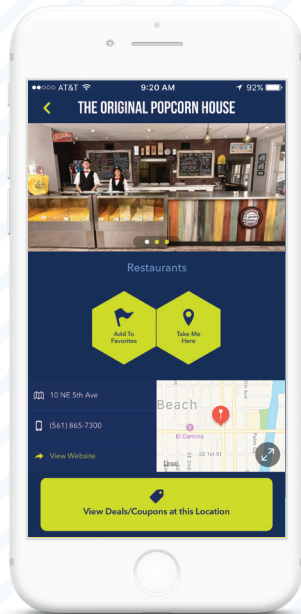

freebee
delray beach

courtesy of

freebee
delray beach

courtesy of

download
the
freebee
app now

Download on the
App Store

GET IT ON
Google Play

**A FUN, FREE & GREEN
ON-DEMAND SHUTTLE SERVICE**

HOW IT WORKS

1

REQUEST A RIDE

Tap the “Request a Pickup” button on the home screen of the Ride Freebee app

2

SET YOUR PICKUP LOCATION

Drop your pin where you would like to be picked up

Please note: Your ride must begin or end within the inner DOWNTOWN CORE area

3

BROWSE OUR “PLACES TO BEE”

Search your destination by category and find the perfect spot with an awesome deal!

4

SELECT YOUR DESTINATION

Lock in your selection and let us know where you'd like to go!

5

ENJOY THE RIDE

Snap some photos of your experience and share them to “The Hive”

6

REDEEM YOUR FREEBEE DEAL

Once you've reached your destination, present your app deal to the manager on duty. “Mark Offer As Used” to redeem!