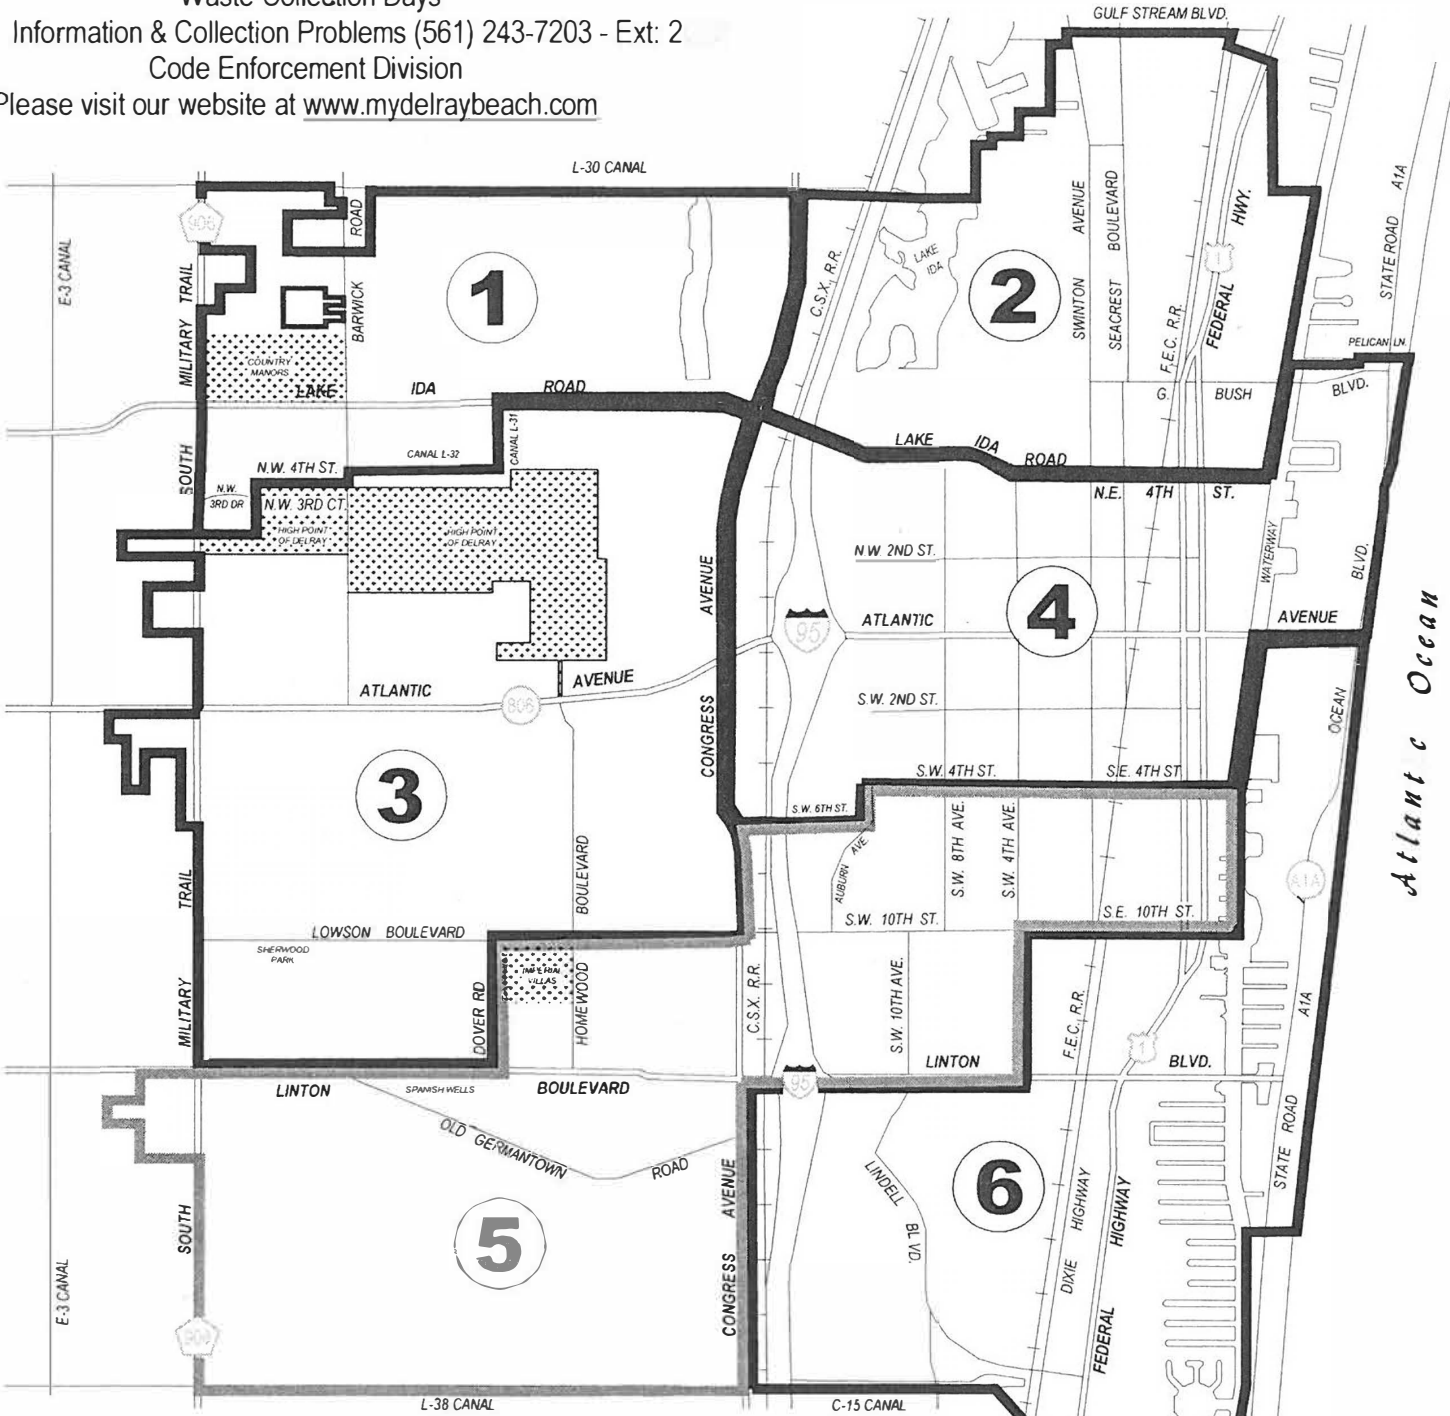

Items must be placed at curbside the night before pick-up

**IF YOU WISH TO PARTICIPATE IN OUR AMNESTY DAY AND
HAVE ANY QUESTIONS ABOUT PICK-UP,
CALL : 561-243-7203 EXT 2**

To find your zone type in the link below on your, scan the QR code, or refer to page the following page:

AREA	GARBAGE	RECYCLING	BULK TRASH	VEGETATIVE TRASH	COLLECTION DAYS
1	TUESDAY & FRIDAY	TUESDAY	FRIDAY	FRIDAY	
2	MONDAY & THURSDAY	MONDAY	MONDAY	MONDAY	
3	TUESDAY & FRIDAY	FRIDAY	TUESDAY	TUESDAY	
4	MONDAY & THURSDAY	THURSDAY	THURSDAY	THURSDAY	
5	WEDNESDAY & SATURDAY	WEDNESDAY	SATURDAY	SATURDAY	
6	WEDNESDAY & SATURDAY	SATURDAY	WEDNESDAY	WEDNESDAY	