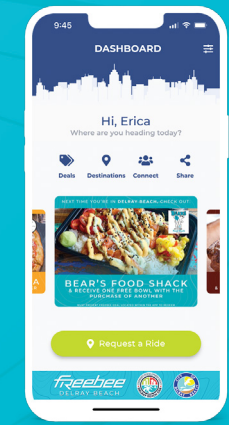

### POINTS OF INTEREST:

1. Pineapple Grove
2. Cornell Art Museum, Green Market, Old School Square
3. Delray Beach Stadium & Tennis Center
4. Cason Cottage Museum, Delray Beach Historical Society
5. Spady Museum, Career Cottage
6. Veteran's Park
7. Arts Warehouse
8. Arts Garage, Greater Delray Beach Chamber of Commerce
9. Delray Beach Public Library
10. Delray Beach Housing Authority
11. City of Delray Beach - City Hall
12. Delray Beach CRA

**freebee**  
 DELRAY BEACH

COURTESY OF

**freebee**  
 DELRAY BEACH

COURTESY OF

download the **freebee** app now

**A FUN, FREE & GREEN ON-DEMAND SHUTTLE SERVICE**

## Set Your Pick-Up Location

Drop your pin exactly where you would like to be picked up.

3

## Browse Local Destinations

Search your destination by category and find the perfect spot with an awesome Freebee deal!

4