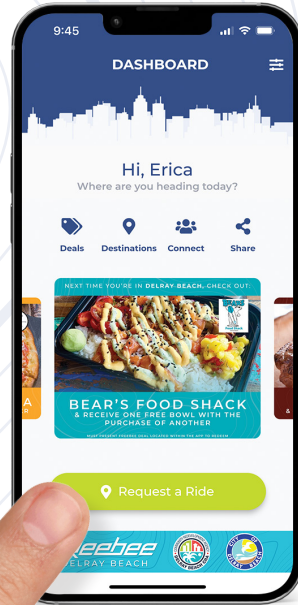

### POINTS OF INTEREST:

1. Pineapple Grove
2. Cornell Art Museum, Green Market, Old School Square
3. Delray Beach Stadium & Tennis Center
4. Cason Cottage Museum, Delray Beach Historical Society
5. Spady Museum, Career Cottage
6. Veteran's Park
7. Arts Warehouse
8. Arts Garage, Greater Delray Beach Chamber of Commerce
9. Delray Beach Public Library
10. Delray Beach Housing Authority
11. City of Delray Beach - City Hall
12. Delray Beach CRA

**freebee**  
 DELRAY BEACH

COURTESY OF

**freebee**  
 DELRAY BEACH

COURTESY OF

download the **freebee** app now

**A FUN, FREE & GREEN ON-DEMAND SHUTTLE SERVICE**

## Request A Ride

Tap the “Request a Ride” button on the home screen of the Ride Freebee app.

2

## Browse Local Destinations

Search your destination by category and find the perfect spot with an awesome Freebee deal!

4