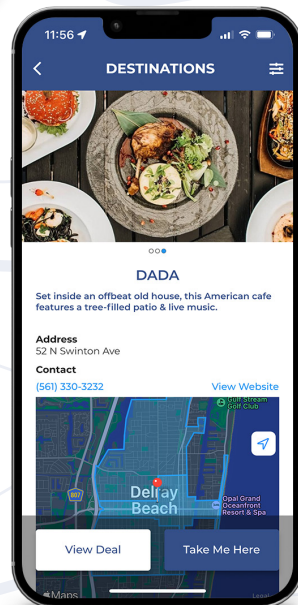

## Request A Ride

Tap the “Request a Ride” button on the home screen of the Ride Freebee app.

2

## Set Your Pick-Up Location

Drop your pin exactly where you would like to be picked up.

3

## Browse Local Destinations

Search your destination by category and find the perfect spot with an awesome Freebee deal!

4

## Select Your Destination

Lock in your selection and let us know where you'd like to go!

5