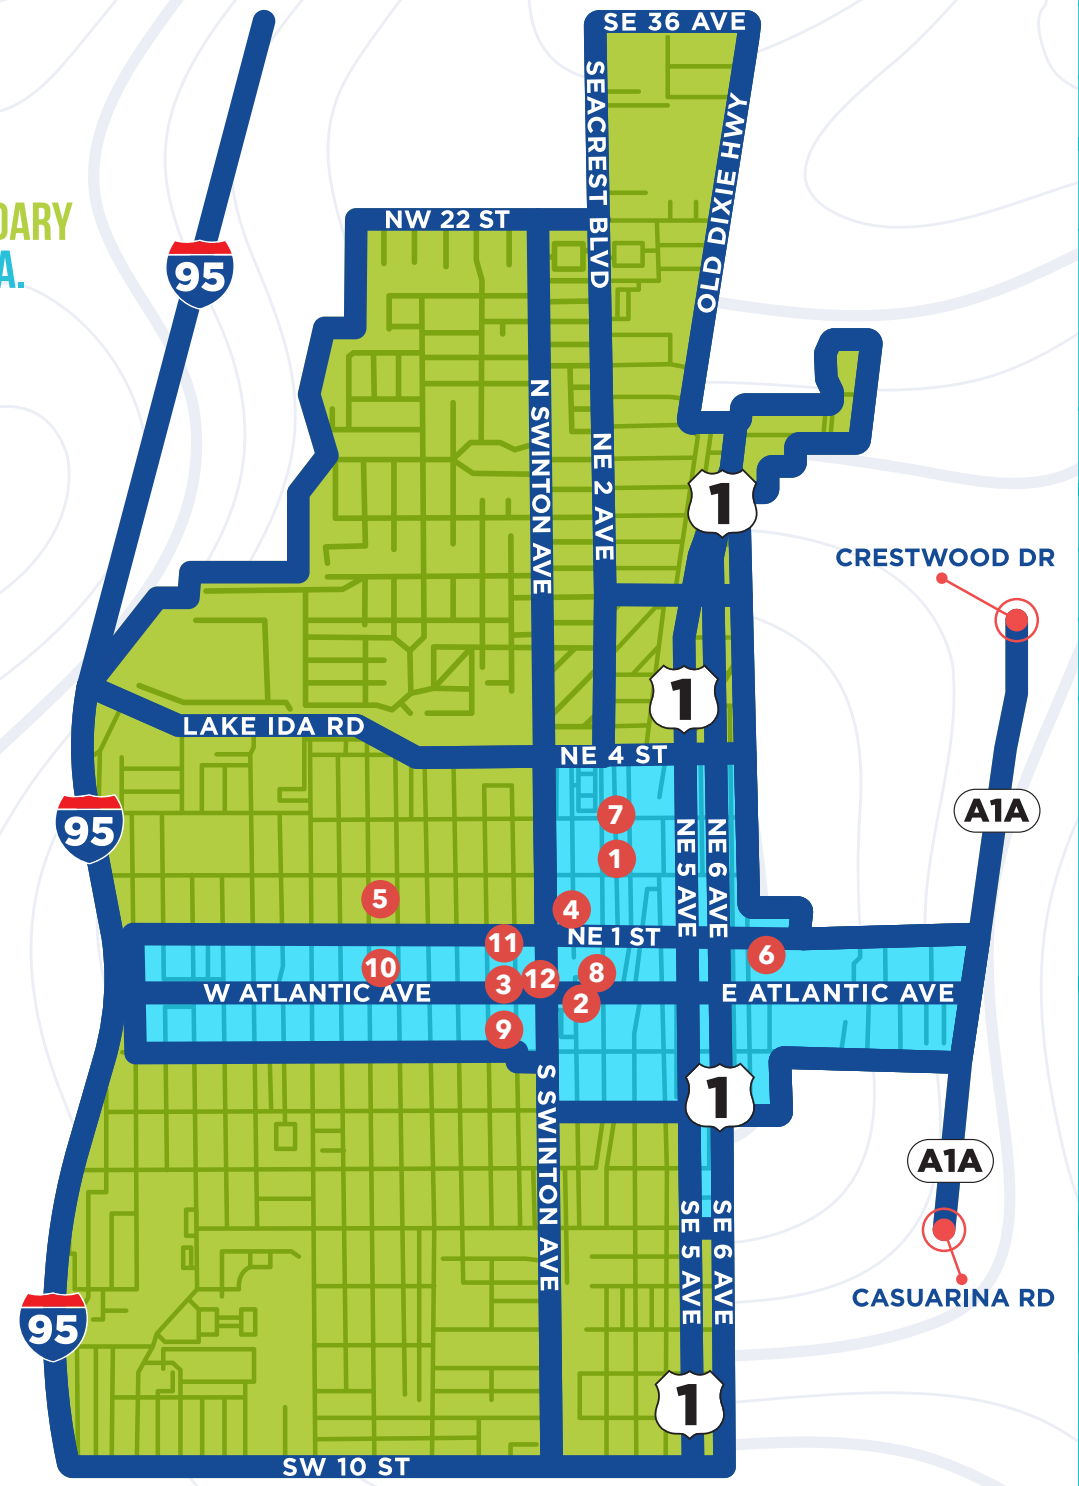

# SERVICE AREA

PICK-UP / DROP-OFF WITHIN THE IDENTIFIED **SERVICE AREA BOUNDARY** TO/FROM **DOWNTOWN CORE AREA**.

\*Ride **MUST** begin or end within the **DOWNTOWN CORE** area

**TERRITORY KEY:**  
 - SERVICE AREA BOUNDARY  
 - DOWNTOWN CORE AREA

### POINTS OF INTEREST:

1. Pineapple Grove
2. Cornell Art Museum, Green Market, Old School Square
3. Delray Beach Stadium & Tennis Center
4. Cason Cottage Museum, Delray Beach Historical Society
5. Spady Museum, Career Cottage
6. Veteran's Park
7. Arts Warehouse
8. Arts Garage, Greater Delray Beach Chamber of Commerce
9. Delray Beach Public Library
10. Delray Beach Housing Authority
11. City of Delray Beach - City Hall
12. Delray Beach CRA

## Set Your Pick-Up Location

Drop your pin exactly where you would like to be picked up.

3

## Select Your Destination

Lock in your selection and let us know where you'd like to go!

5