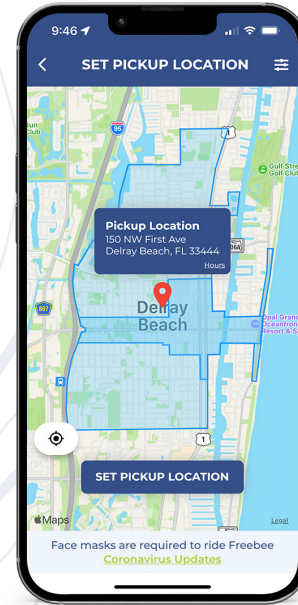

**freebee**  
 DELRAY BEACH

COURTESY OF

**freebee**  
 DELRAY BEACH

COURTESY OF

download the **freebee** app now

**A FUN, FREE & GREEN ON-DEMAND SHUTTLE SERVICE**

## Request A Ride

Tap the “Request a Ride” button on the home screen of the Ride Freebee app.

2

## Set Your Pick-Up Location

Drop your pin exactly where you would like to be picked up.

3

## Browse Local Destinations

Search your destination by category and find the perfect spot with an awesome Freebee deal!

4