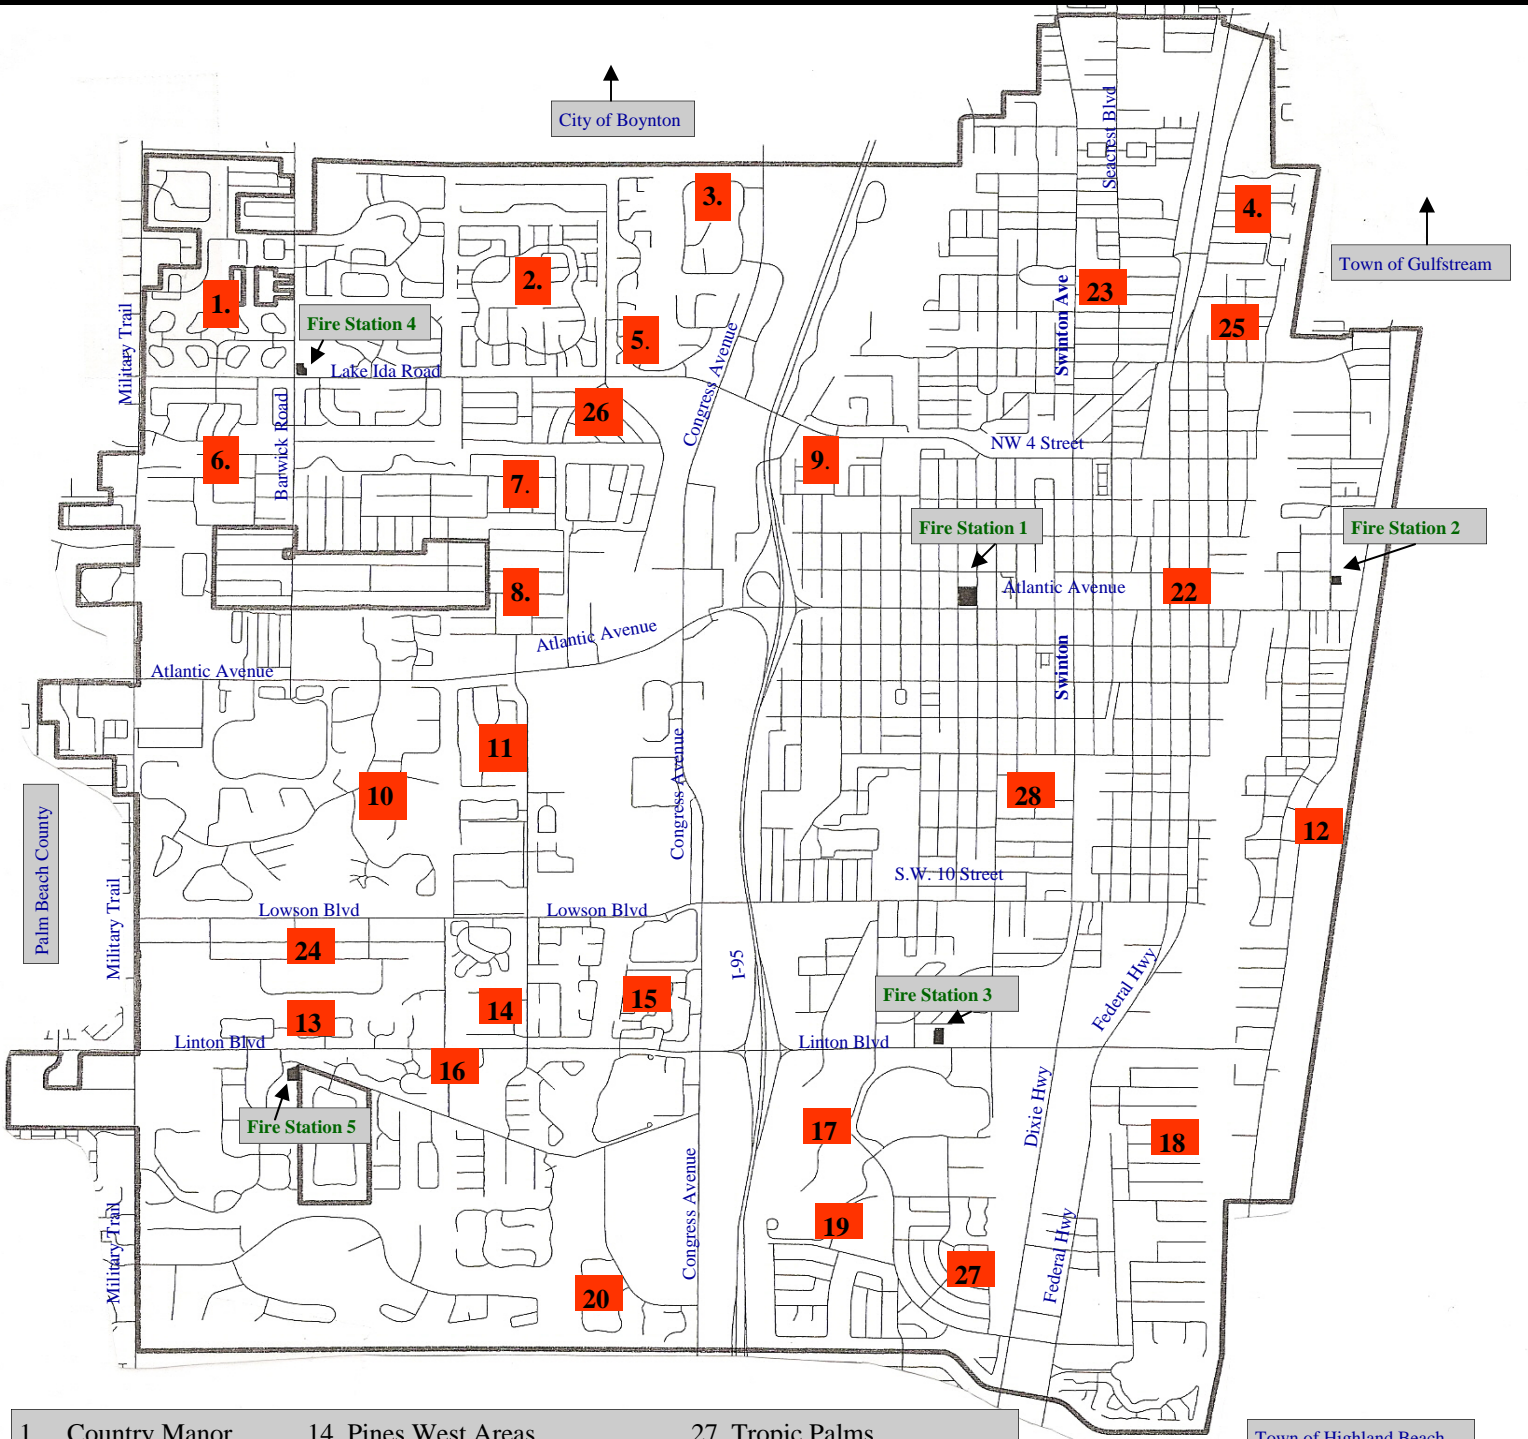

CERT TEAM LOCATIONS

- | | | |
|----------------------|---------------------------------|-----------------------------|
| 1. Country Manor | 14. Pines West Areas | 27. Tropic Palms |
| 2. Rainberry Bay | 15. Rainbow Homes Area | 28. Water Plant/City Garage |
| 3. Pines North | 16. Cross Winds | |
| 4. North Seacrest | 17. Alta Meadows Area | |
| 5. Rainberry Lakes | 18. Tropic Isles | |
| 6. Highpoint West | 19. Lake Delray Apts | |
| 7. Highpoint 4 | 20. Sable Pines | |
| 8. Highpoint 1 | 21. Highland Beach | |
| 9. Lincoln Road Area | 22. Downtown Area | |
| 10. Hamlet | 23. Swinton Avenue | |
| 11. Wood Lake | 24. Lakeview/Sherwood Park Area | |
| 12. Beach Area | 25. Palm Trail/Kokomo Key Area | |
| 13. Shadywoods Area | 26. Delray Shores | |

- Town of Highland Beach
- 21
- Fire Station 6